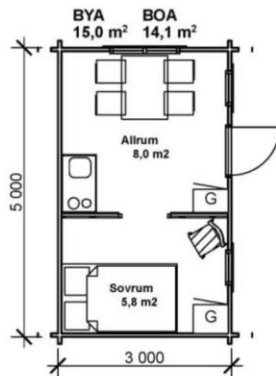

1. Plan 1:100