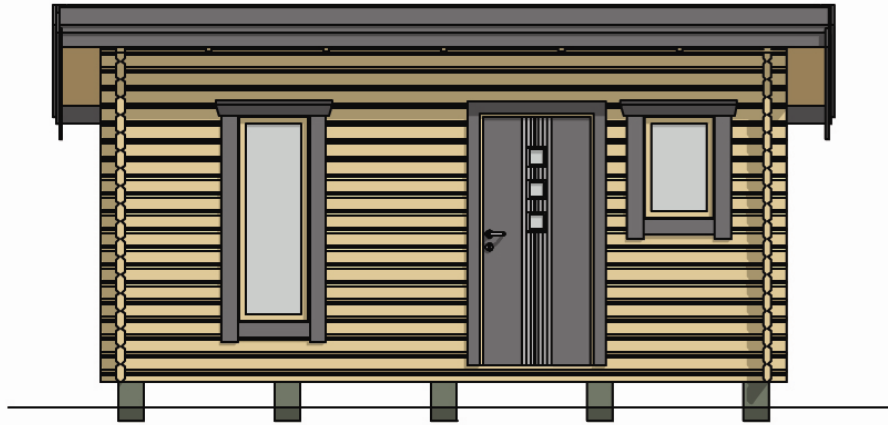

Trend 15 Reduced!

Home Office / Garden Cabin

SELF-BUILD PRICE WAS ~~€5926.00~~

NOW €5600.00 including Delivery and VAT

Trend 15 is the solution to your space problems at home. Use your garden to get extra living space more cost effectively than an extension.

- ▣ Work from home to avoid the daily commute.
- ▣ Kids games room
- ▣ Overnight guest accommodation

Trend 15 has a neat contemporary look with its full height window and single pitched roof. It will last for many years and add value to your home. In most cases planning permission is not required. Trend 15 is manufactured from top quality slow grown 58 mm thick Pine logs from sustainable forests in the far North of Sweden. It is fully double glazed with 15 mm sealed units in Pine frames (U value 1.75). The door is fully insulated and has a secure cylinder lock. Floor is Pine floorboards with a cavity underneath for insulation. Ceiling is Pine panelling with a cavity above for insulation.

Dimensions - 5m (16 feet) wide, 3m (10 feet) deep, and 3m (10 feet) high.

EASTER PRICE €13,100 Complete!

Supply and Fit Price includes VAT, Delivery, Insulation, Erection, Plinth Foundations, Electrics and Varnish *

- *Details on Application*

bespoken

Our Work Quality Speaks For Itself

1. Plan 1:100

S1 1:100

A1 Fasad 1:100

A2 Fasad 1:100

A3 Fasad 1:100