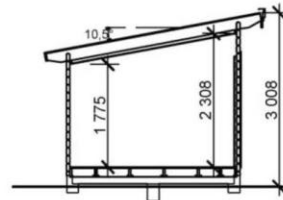

S1 1:100

STANDARDRITNING

Rev.	Revidering avser	Sign.	Datum
	TREND 15 Huvudritning		
			1.
Jörn 2008-11-21	Ritad: PAER	Skala: 1:100	Datum: Objekt nr: Std08

Jörnträhus
www.jorntra.se