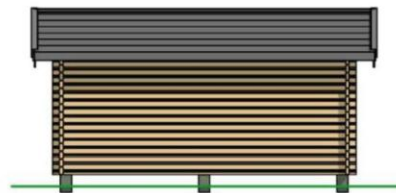

- ▣ Work from home to avoid the daily commute.
- ▣ Kids games room
- ▣ Overnight guest accommodation

Trend 15 has a neat contemporary look with its full height window and single pitched roof. It will last for many years and add value to your home. In most cases planning permission is not required. Trend 15 is manufactured from top quality slow grown 58 mm thick Pine logs from sustainable forests in the far North of Sweden. It is fully double glazed with 15 mm sealed units in Pine frames (U value 1.75). The door is fully insulated and has a secure cylinder lock. Floor is Pine floorboards with a cavity underneath for insulation. Ceiling is Pine panelling with a cavity above for insulation.

Dimensions - 5m (16 feet) wide, 3m (10 feet) deep, and 3m (10 feet) high.

EASTER PRICE €13,100 Complete!

Supply and Fit Price includes VAT, Delivery, Insulation, Erection, Plinth Foundations, Electrics and Varnish *

- *Details on Application*

bespoken

Our Work Quality Speaks For Itself

1. Plan 1:100

S1 1:100

A1 Fasad 1:100

A2 Fasad 1:100

A3 Fasad 1:100